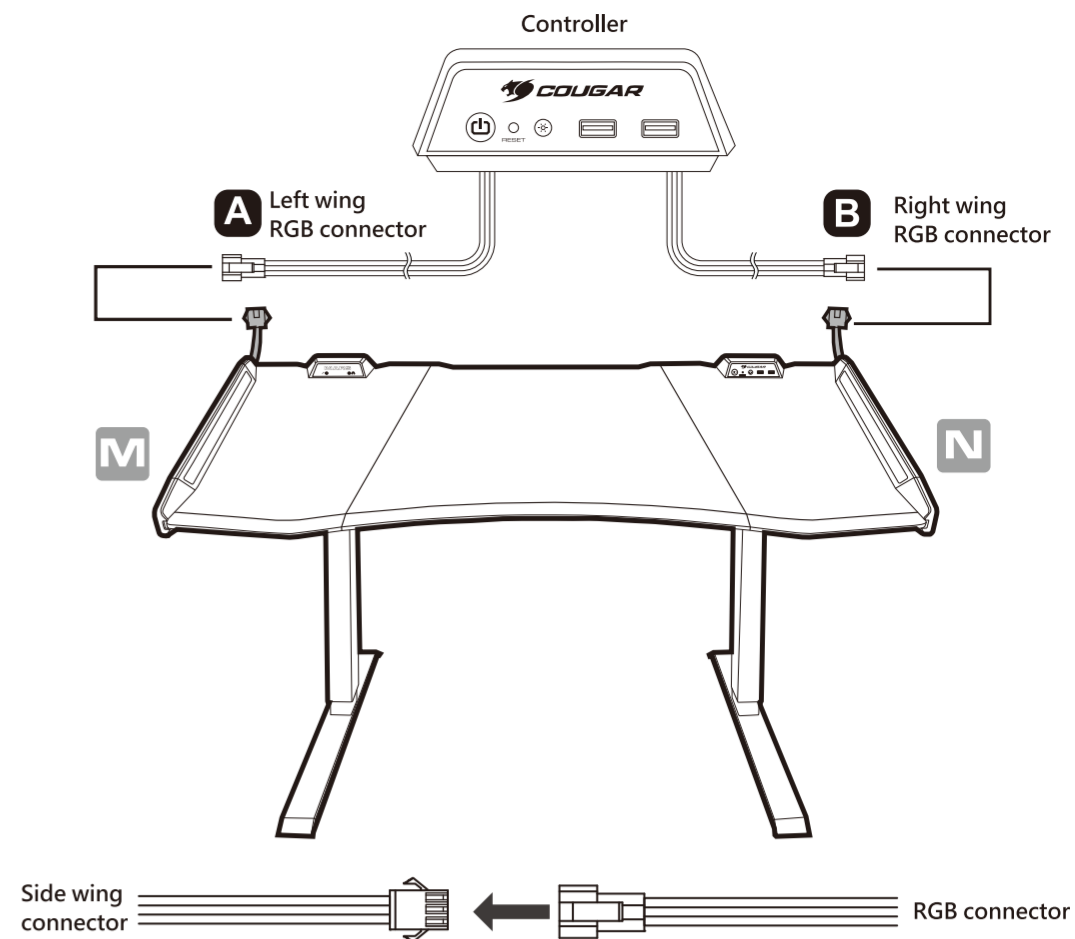

Connecting dual side wing to controller