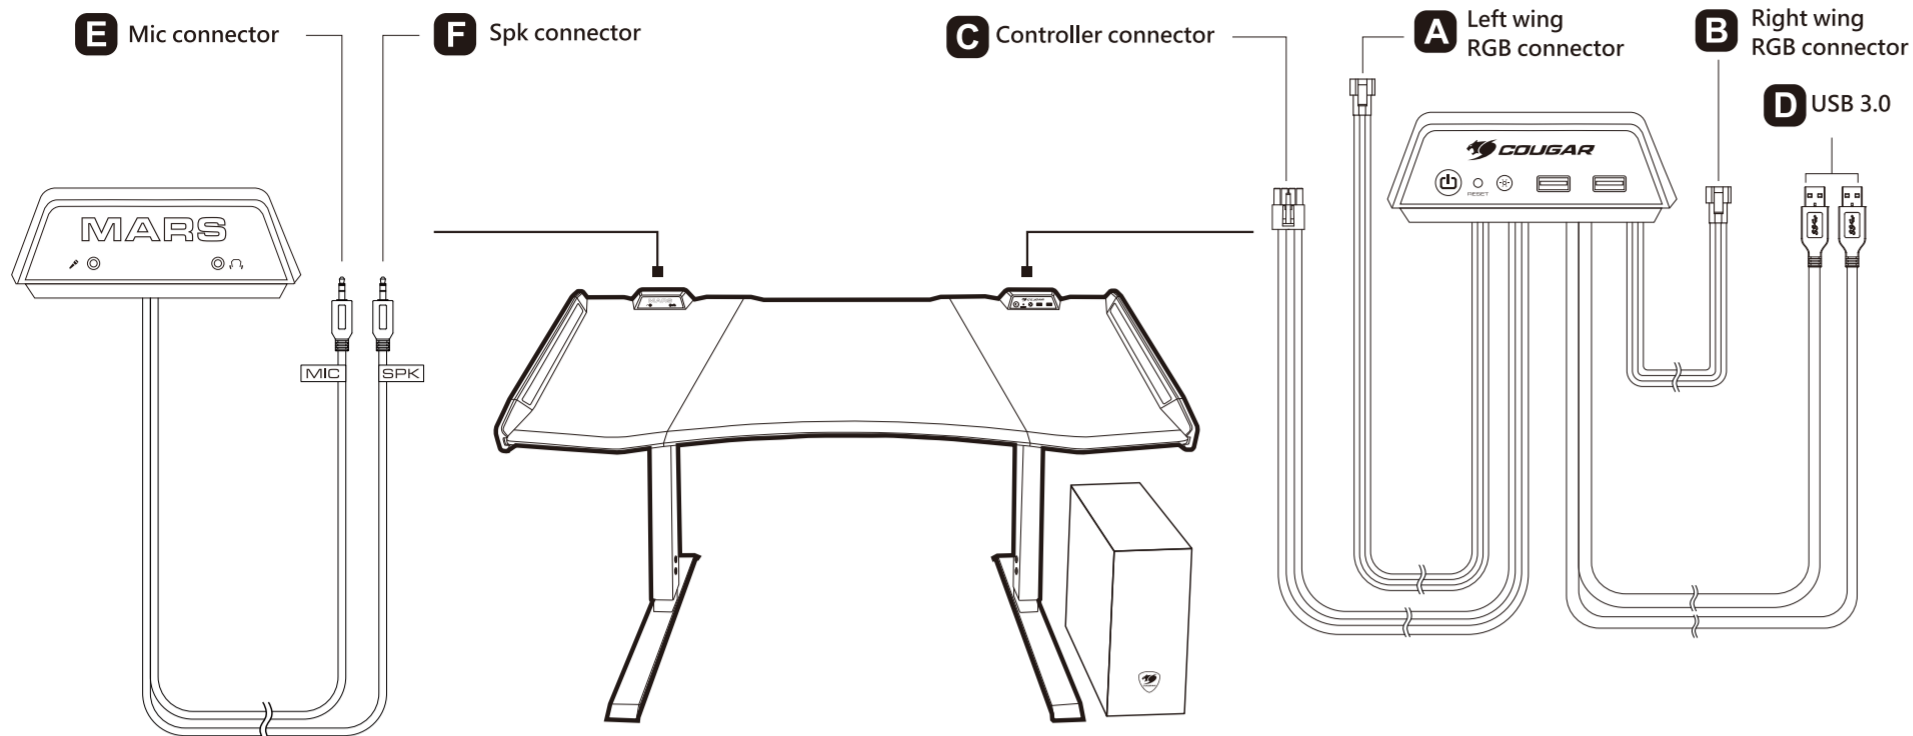

Mars Gaming Desk Connector