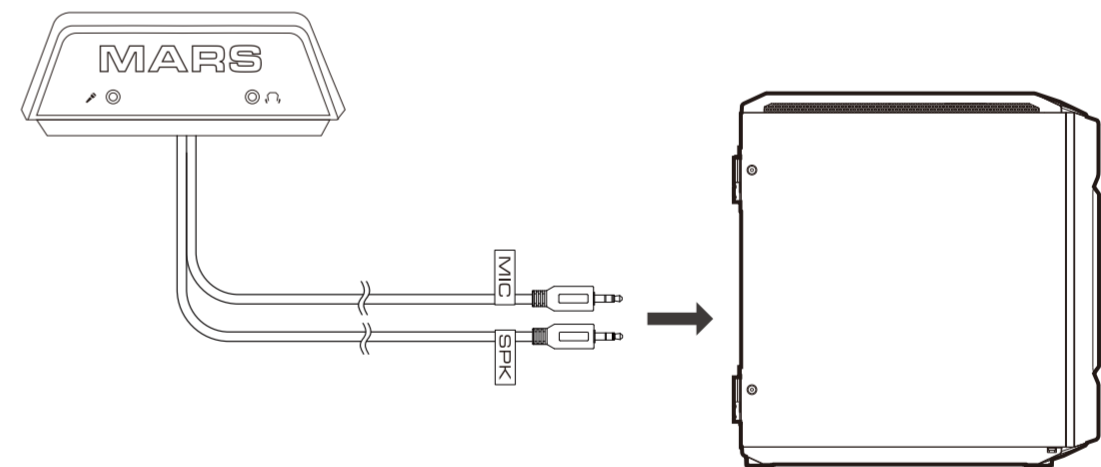

Connecting Audio to PC