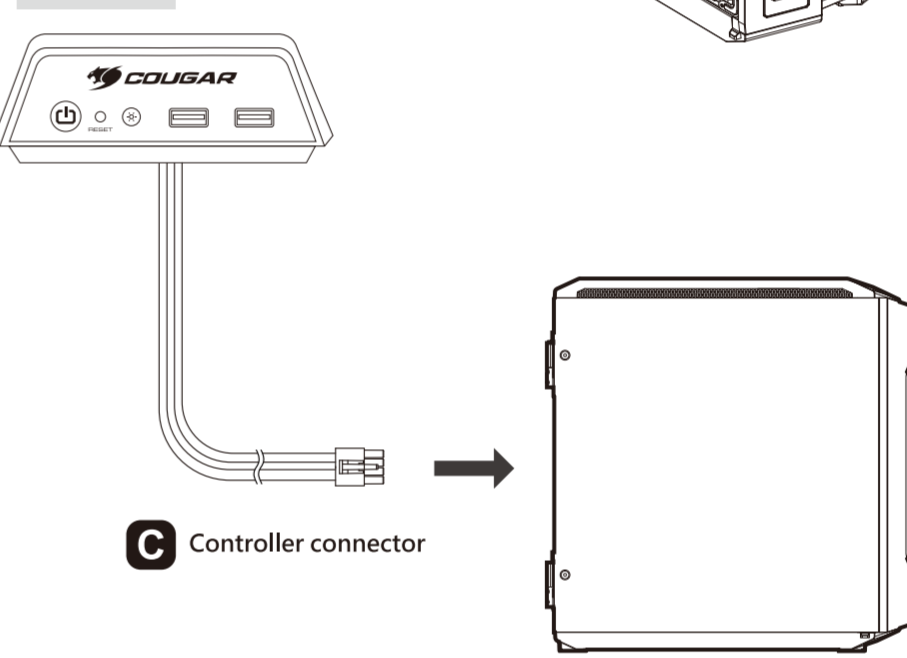

Mars Gaming Desk Connector

Connecting dual side wing to controller

Connecting Controller to PC

STEP .2

STEP .3

Connecting USB 3.0 to PC

Connecting Audio to PC

Controller Function

HOW TO SWITCH BETWEEN RGB CONTROL MODES

Press and hold the Backlight button for three seconds to switch between RGB control modes, and the Backlight button white LED will be turn off.

RGB Control :

- Flow > Swift > Breathing > Red > Orange >
- Yellow > Green > Yellow-green > Blue > Sky-blue >
- Purple > Fuchsia > Pink > White > Lighting Off

GLOBAL WARRANTY POLICY

LEGAL NOTICES

MANUFACTURER CONTACT

Compucase Enterprise Co.,Ltd.
No. 225, Lane 54, An Ho Road Sec. 2 Tainan, Taiwan, R.O.C
Tel:+886-6-356-0606
Service email : <https://cougargaming.com/support/contact/upload/>
Compucase Enterprise Co.,Ltd. All rights reserved. Made in China

WARNING

www.cougargaming.com
facebook.com/cougargaming
youtube.com/user/COUGARGLOBAL