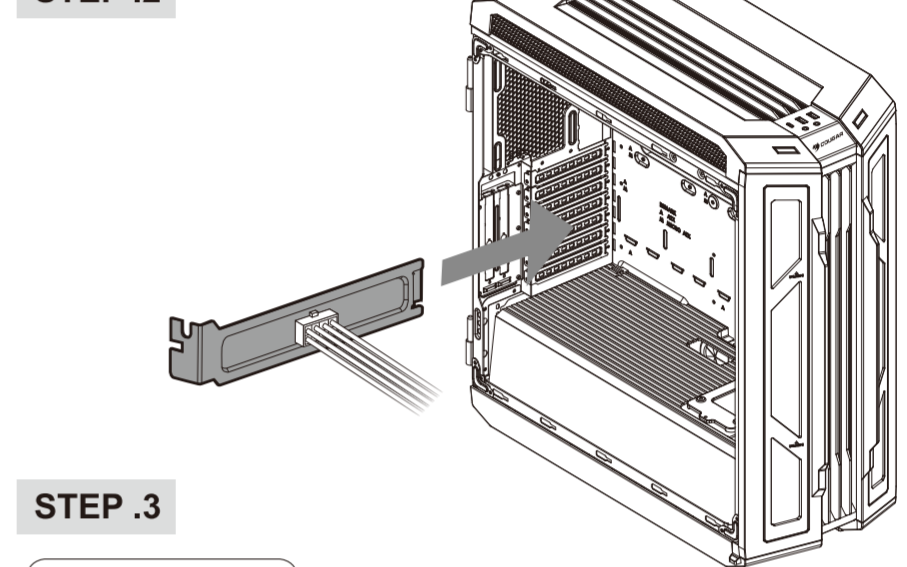

Mars Gaming Desk Connector

Connecting dual side wing to controller

Connecting Controller to PC

STEP .2

STEP .3

Connecting USB 3.0 to PC

Connecting Audio to PC

Controller Function

HOW TO SWITCH BETWEEN RGB CONTROL MODES

Press and hold the Backlight button for three seconds to switch between RGB control modes, and the Backlight button white LED will be turn off.

RGB Control :

- Flow > Swift > Breathing > Red > Orange >
- Yellow > Green > Yellow-green > Blue > Sky-blue >
- Purple > Fuchsia > Pink > White > Lighting Off

GLOBAL WARRANTY POLICY

LEGAL NOTICES

MANUFACTURER CONTACT

Compucase Enterprise Co.,Ltd.
No. 225, Lane 54, An Ho Road Sec. 2 Tainan, Taiwan, R.O.C
Tel:+886-6-356-0606
Service email : <https://cougargaming.com/support/contact/upload/>
Compucase Enterprise Co.,Ltd. All rights reserved. Made in China

WARNING

www.cougargaming.com
facebook.com/cougargaming
youtube.com/user/COUGARGLOBAL