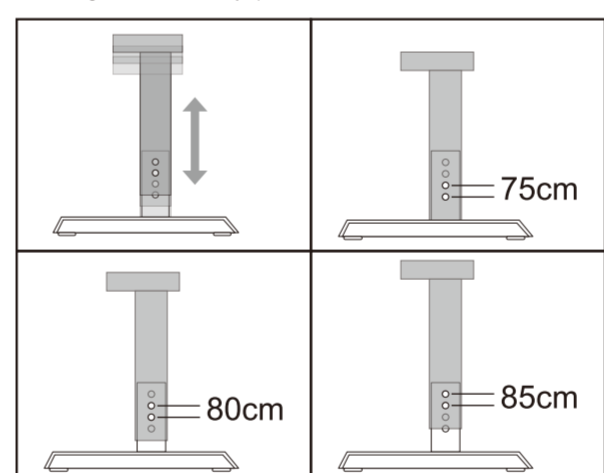

! Position and do not tighten the screws.

! Make sure the 16 screws are positioned and then lock solidly truly.

! Position and do not tighten the screws.