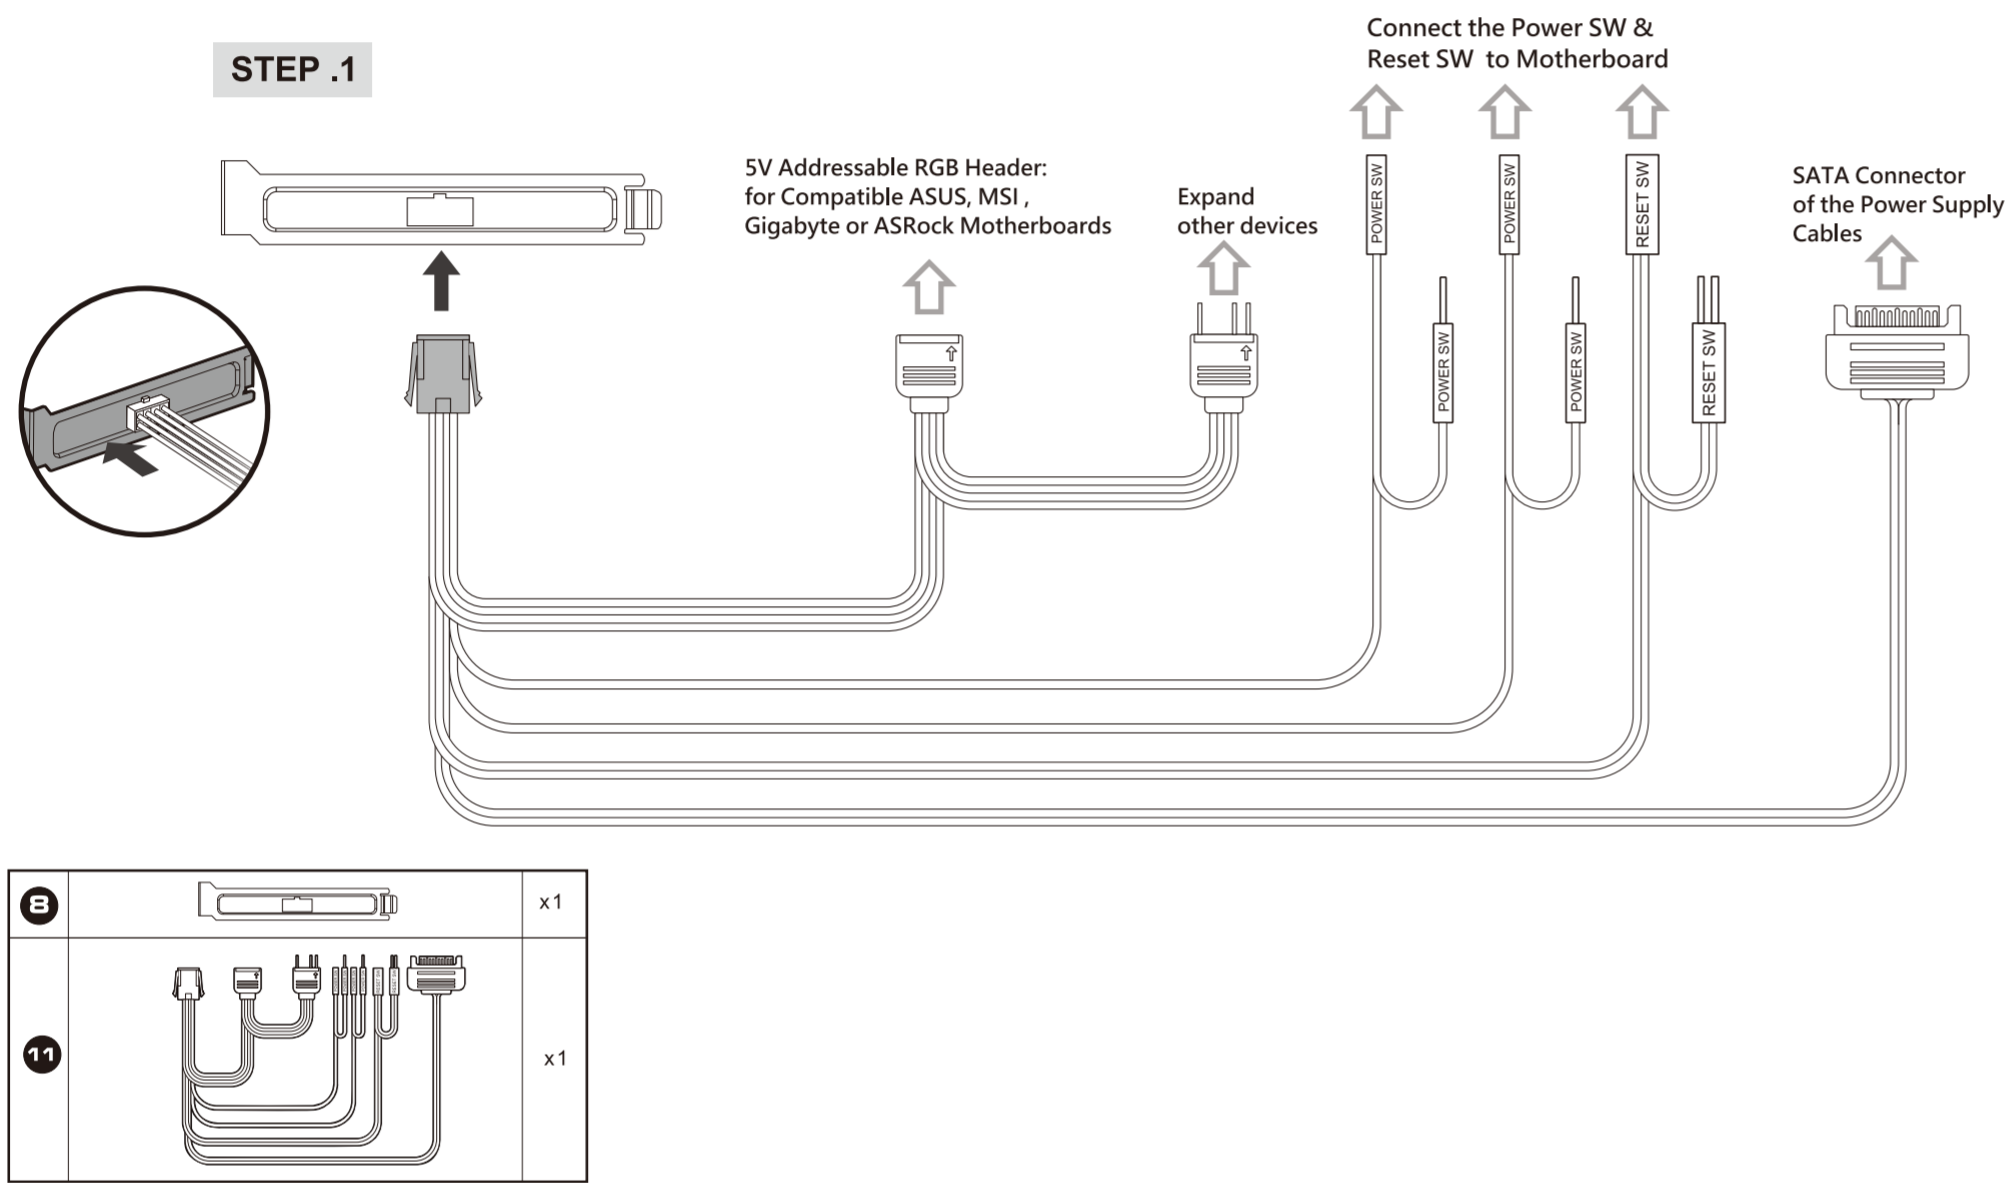

Connecting Controller to PC