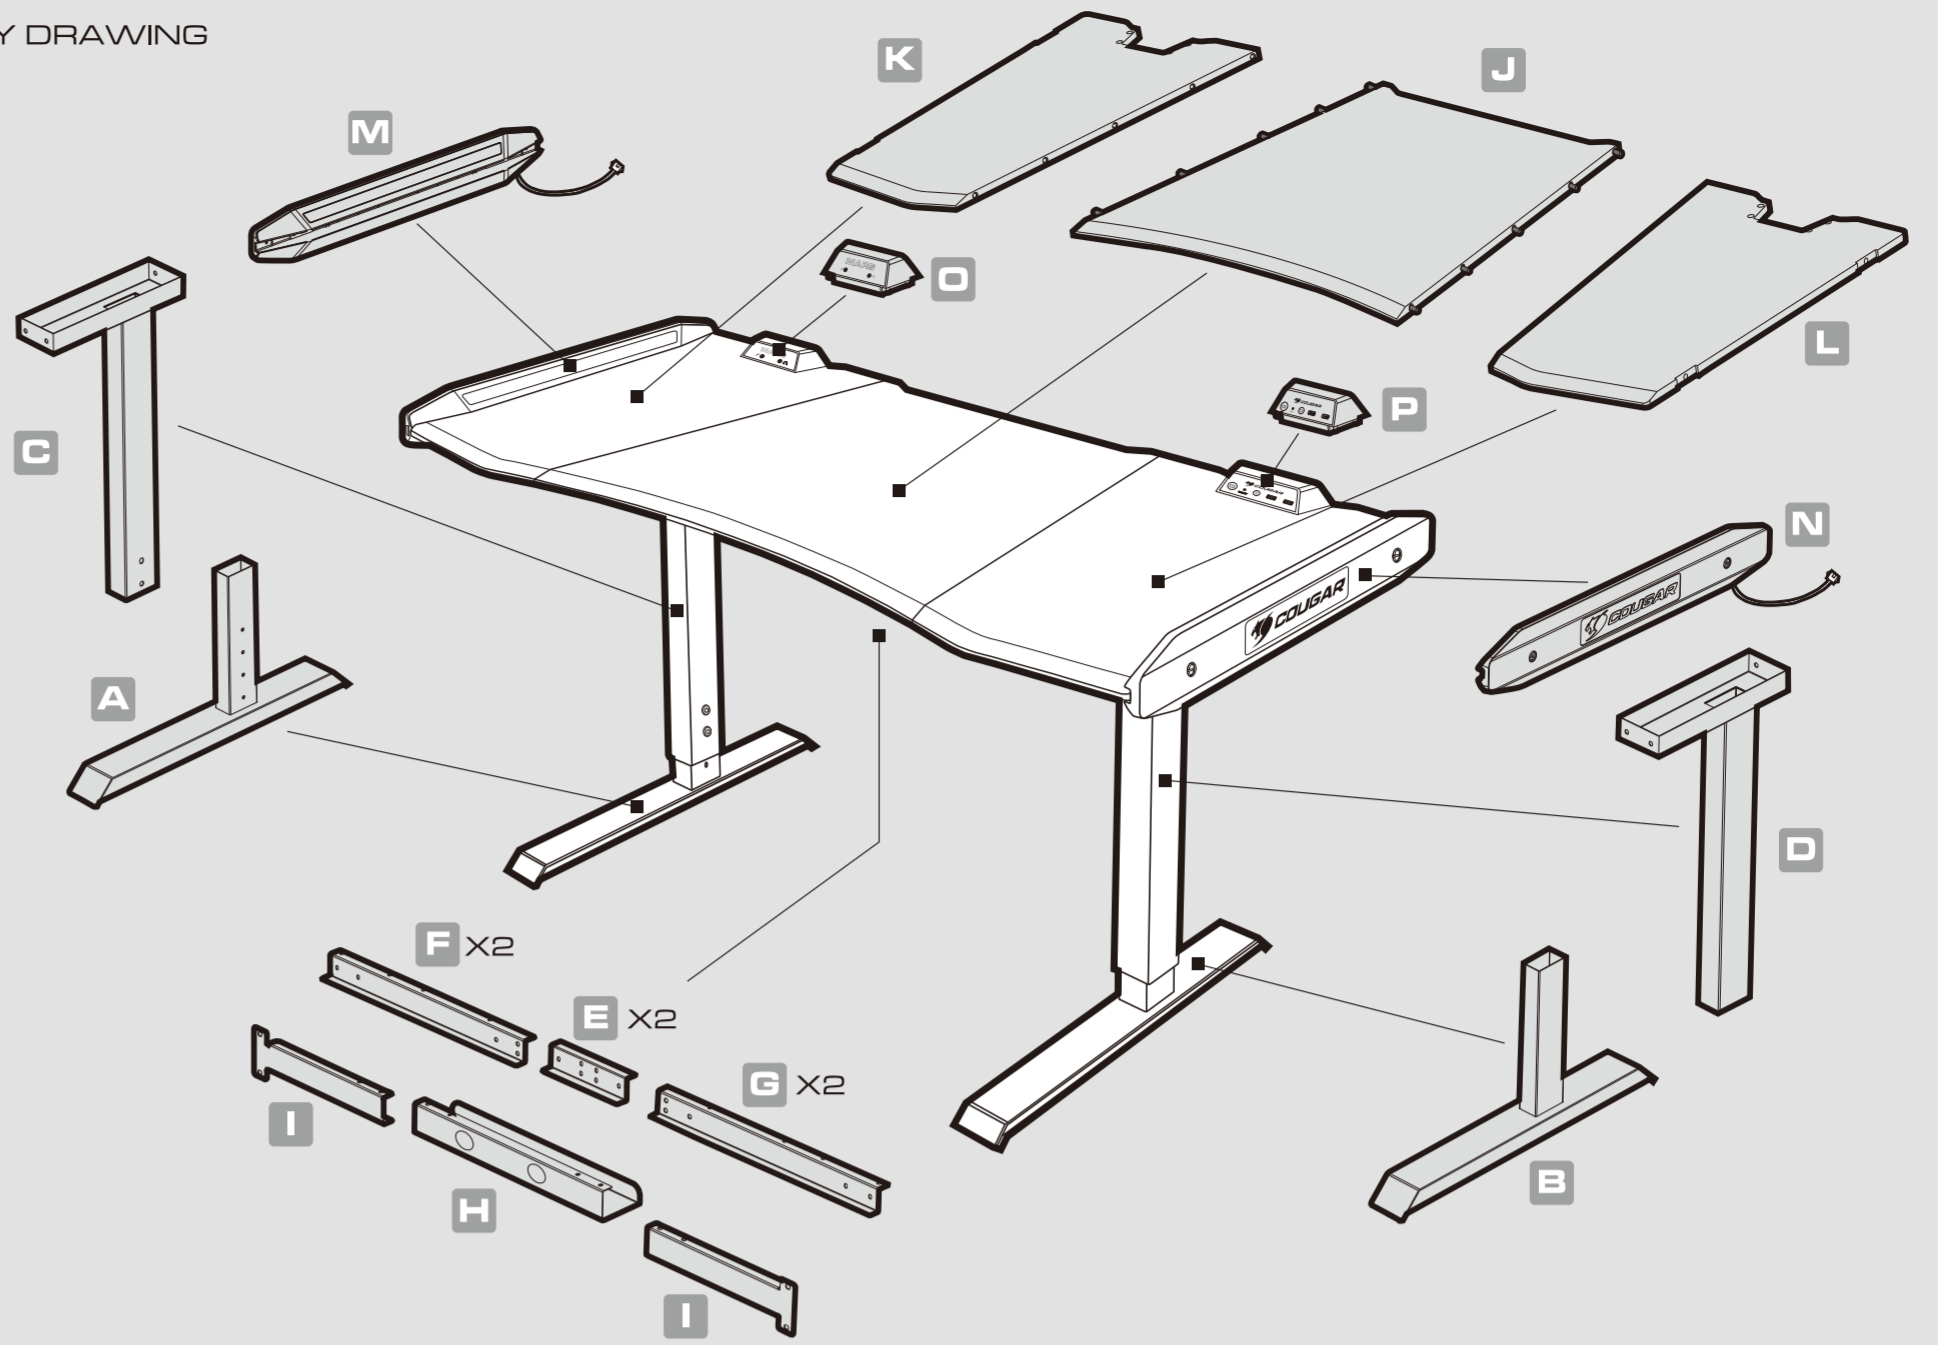

MARS

GAMING DESK