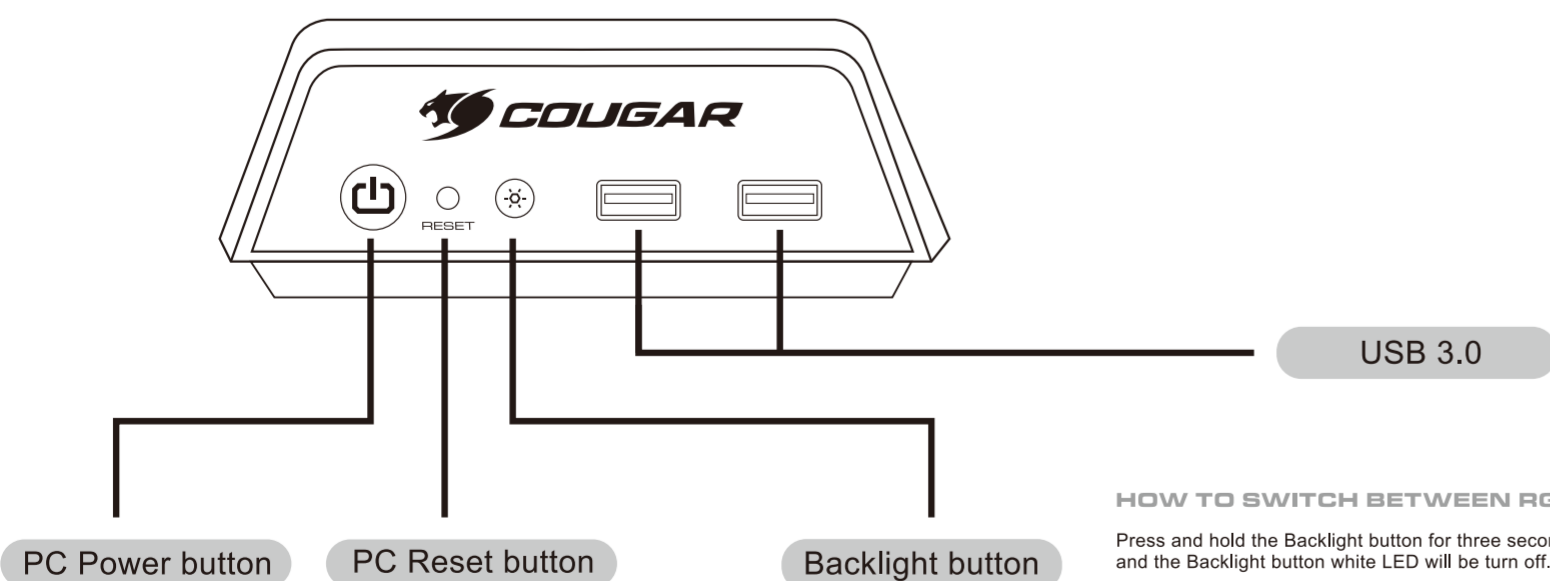

Controller Function

HOW TO SWITCH BETWEEN RGB CONTROL MODES

Press and hold the Backlight button for three seconds to switch between RGB control modes, and the Backlight button white LED will be turn off.

RGB Control :

- Flow > Swift > Breathing > Red > Orange >
- Yellow > Green > Yellow-green > Blue > Sky-blue >
- Purple > Fuchsia > Pink > White > Lighting Off

GLOBAL WARRANTY POLICY

LEGAL NOTICES

MANUFACTURER CONTACT

Compucase Enterprise Co.,Ltd.
No. 225, Lane 54, An Ho Road Sec. 2 Tainan, Taiwan, R.O.C
Tel:+886-6-356-0606
Service email : <https://cougargaming.com/support/contact/upload/>
Compucase Enterprise Co.,Ltd. All rights reserved. Made in China

WARNING

www.cougargaming.com
facebook.com/cougargaming
youtube.com/user/COUGARGLOBAL