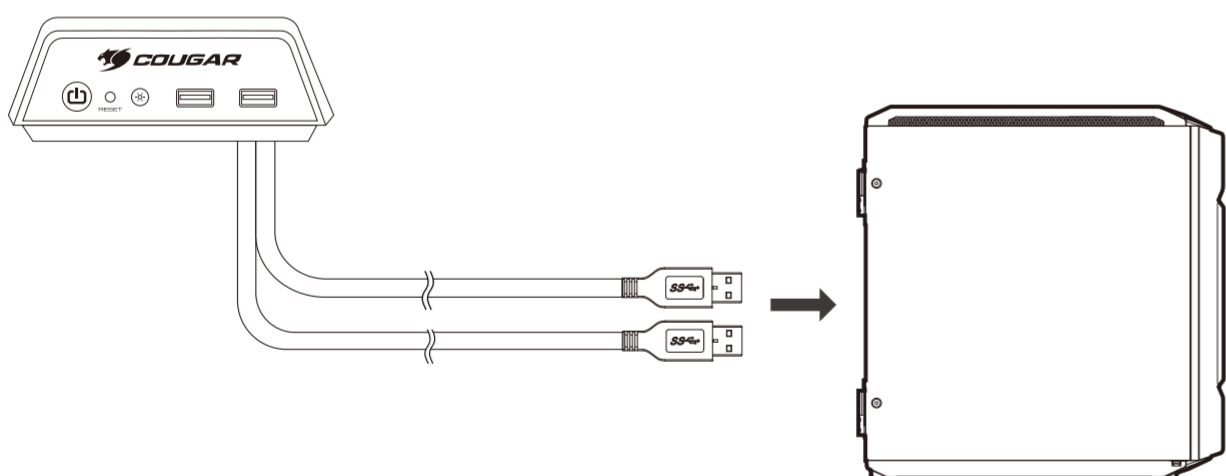

Connecting USB 3.0 to PC