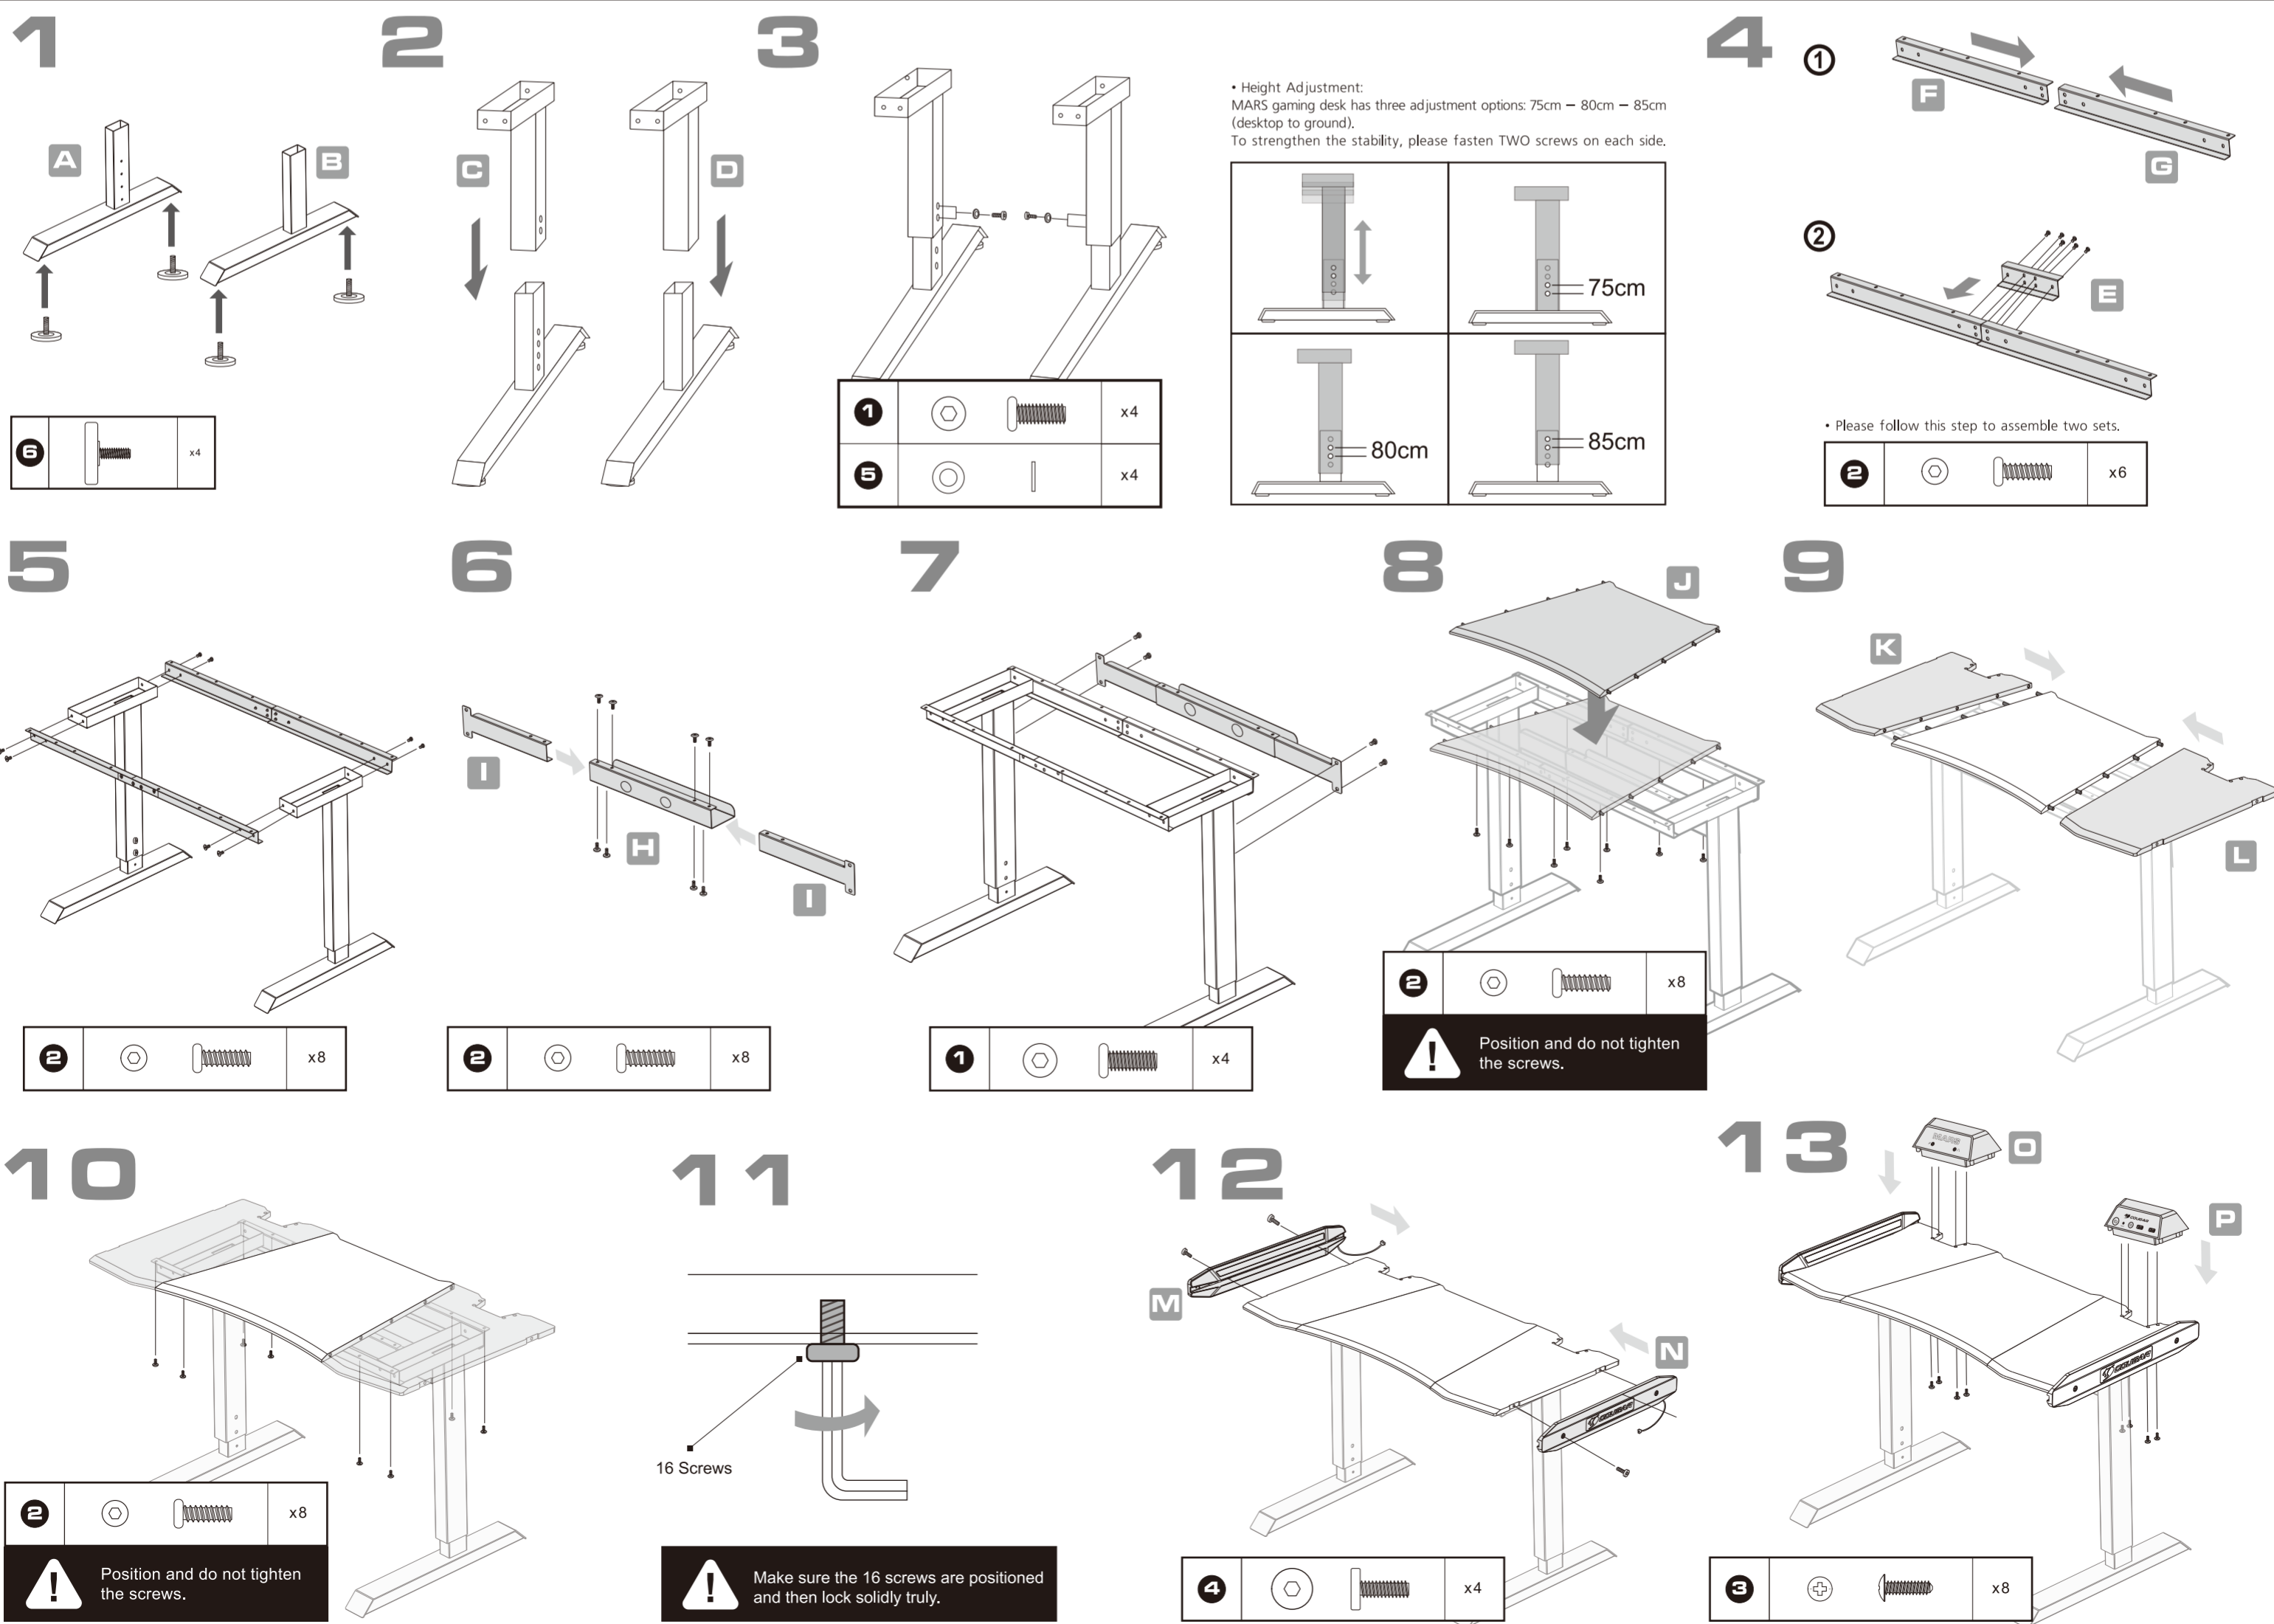

ACCESSORY KIT

1		x8	8		x1
2		x44	9		x1
3		x8	10		x1
4		x4	11		x1
5		x4			
6		x4			
7		x1			

Spare parts : 1 2 x 2

• Height Adjustment:
MARS gaming desk has three adjustment options: 75cm – 80cm – 85cm (desktop to ground).
To strengthen the stability, please fasten TWO screws on each side.